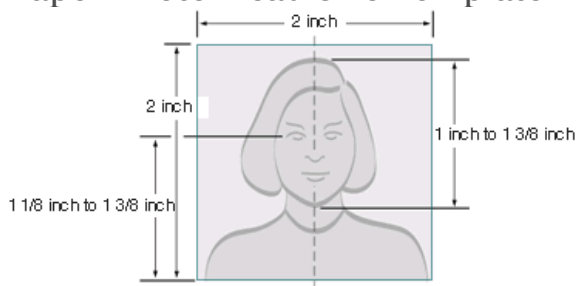

SEARCH 

Photo Composition Template

- Make sure the photo presents the full head from the top of the hair to the bottom of the chin
- Center the head with the frame
- The person in the photo should have a neutral expression and be facing the camera

Paper Photo Head Size Template

- Photo must be 2 inches by 2 inches
- The height of the head (top of hair to bottom of chin) should measure 1 inch to 1 3/8 inches (25 mm - 35 mm)
- Make sure the eye height is between 1 1/8 inches to 1 3/8 inches (28 mm - 35 mm) from the bottom of the photo