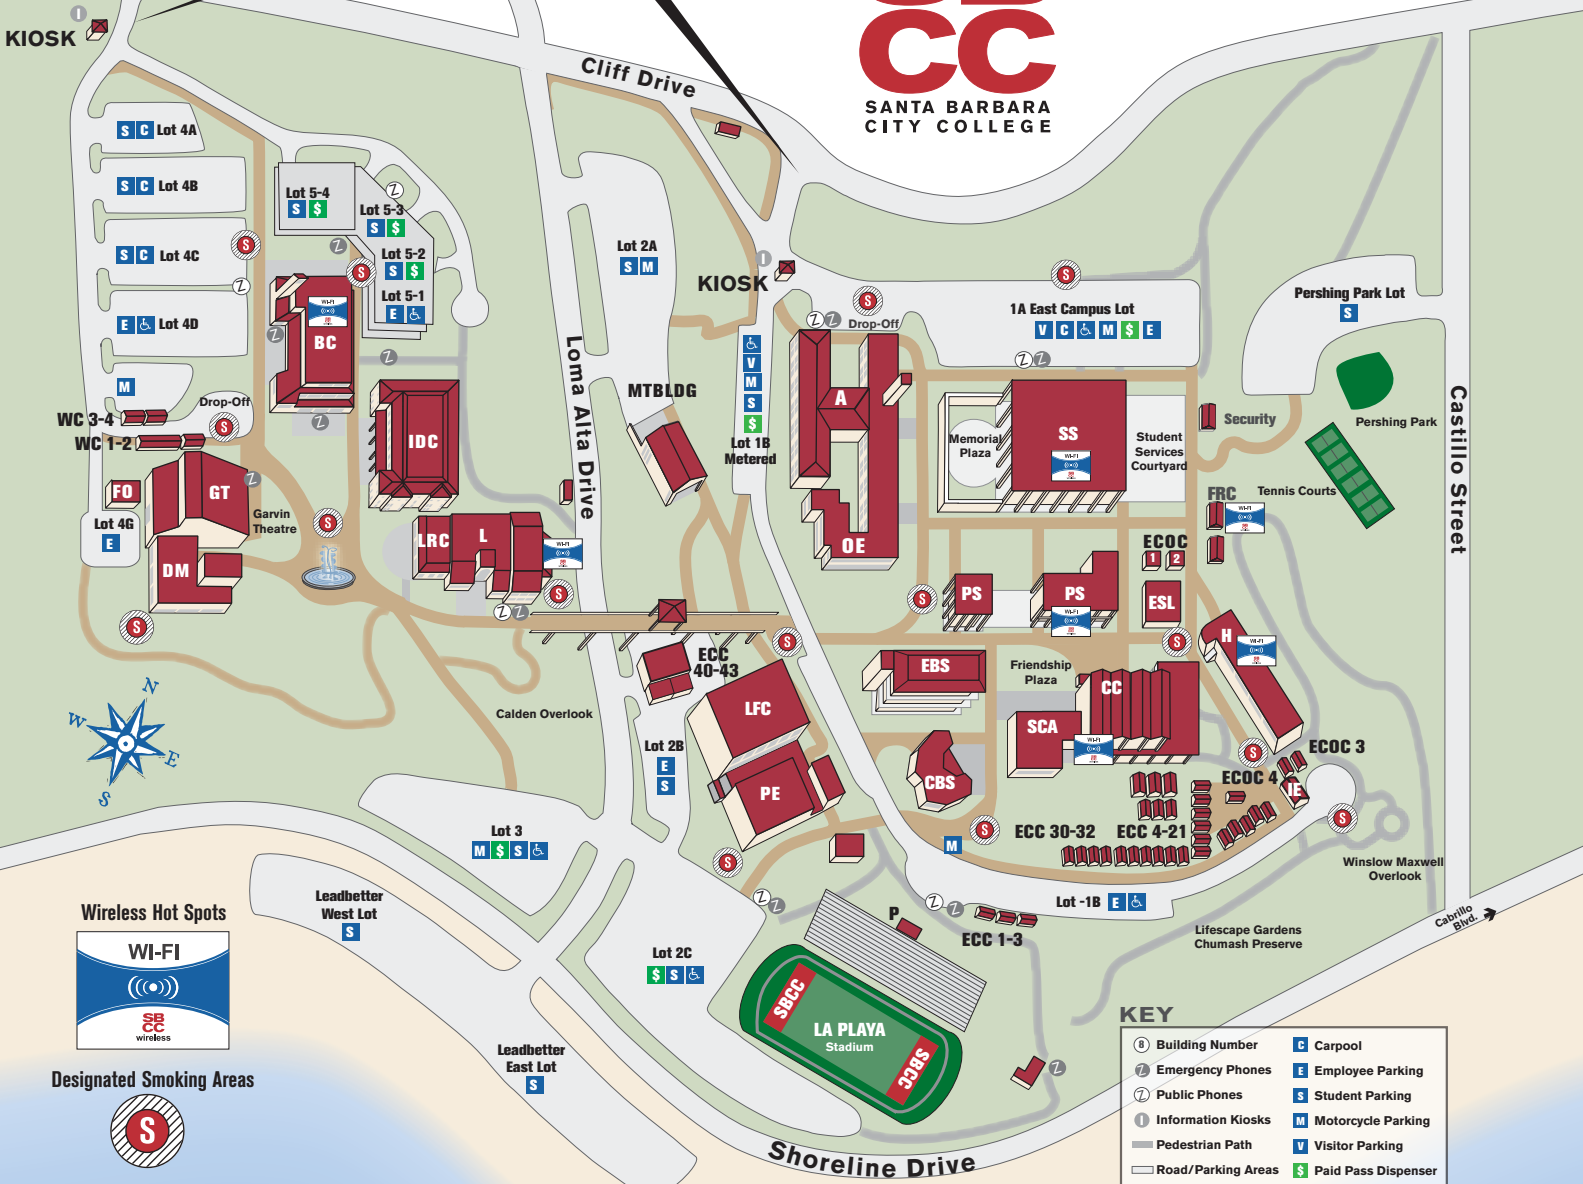

WEST CAMPUS ENTRANCE

EAST CAMPUS ENTRANCE

KEY

Ⓢ	Building Number	Ⓢ	Carpool
Ⓣ	Emergency Phones	Ⓢ	Employee Parking
Ⓡ	Public Phones	Ⓢ	Student Parking
Ⓚ	Information Kiosks	Ⓢ	Motorcycle Parking
—	Pedestrian Path	Ⓢ	Visitor Parking
—	Road/Parking Areas	Ⓢ	Paid Pass Dispenser

CODE	DESTINATION	BUILDING
A	Administration	MacDougall Administration Center
SS	Admissions/Student Services	Student Services/Admissions
SS	Assessment Office	Student Services/Admissions
H	Atkinson Art Gallery	Humanities
CBS	Bookstore	Bookstore
BC	Business/Communication Center	Business/Communication Center
CC	Cafeteria	Campus Center
CC	Campus Center	Campus Center
SS	Career Center	Student Services/Admissions
COSACA	Cosmetology	SBCC Cosmetology Academy 5160 Hollister Avenue
SS	Counseling	Student Services/Admissions
SS	Disabled Student Programs & Services	Student Services/Admissions
DM	Drama/Music	Drama/Music
EBS	Earth & Biological Sciences	Earth & Biological Sciences
ECC	East Campus Classrooms	ECC 1-21, 30-33
ECOC 1	East Campus Office Center I	East Campus Office Center I
ECOC 2	East Campus Office Center II	East Campus Office Center II
ECOC 3	East Campus Office Center III	East Campus Office Center III
ECOC 4	East Campus Office Center IV	East Campus Office Center IV
CC	East Campus Snack Shop	Campus Center
SS	EOPS	Student Services/Admissions
ESL	ESL Center	ESL Center
FO	Facilities & Operations	Facilities & Operations
FRC	Faculty Resource Center	Faculty Resource Center
BC	Fé Bland Forum	Business/Communication Center
SS	Financial Aid	Student Services/Admissions
A	Foundation for SBCC	Administration
GT	Garvin Theatre	Garvin Theatre
SS	Health Services	Student Services/Admissions
HRC	Hotel/Restaurant/Culinary	Campus Center